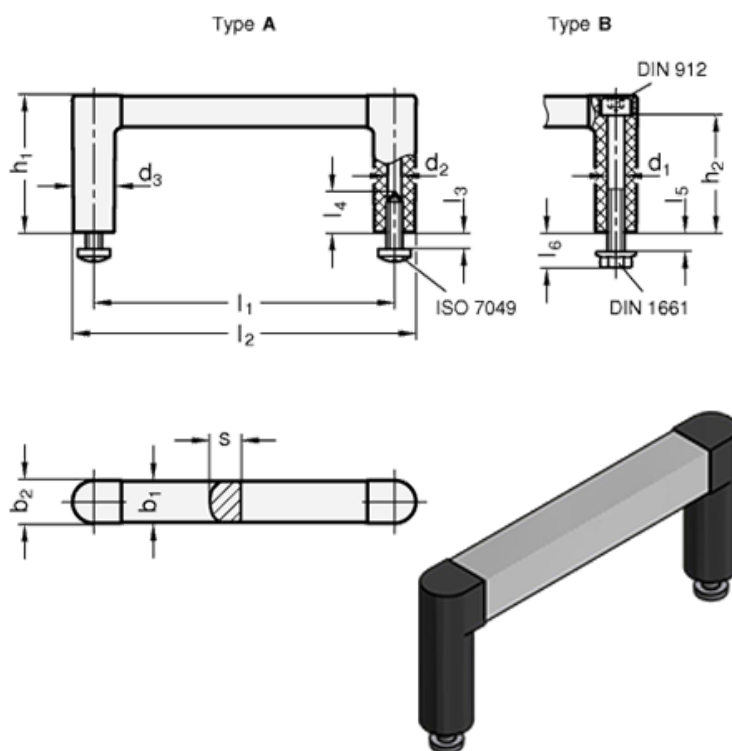

# Data Sheet

Article number: 2042312180BELG

Description: E+G Handle GN 423-12-180-B-ELG  
- ELG natural / grey, matte finish

## Measures

b1 = 12	l2	= 192.5
b2 = 12.5	l3 Max.	= 5
d1 = M5	l4 Min.	= -
d2 = -	l5 Max.	= 5
d3 = 12.5	l6	= 10.5
h1 = 40	s	= 9
h2 = 34.5	Weight (g)	= 59
l1 = 180		